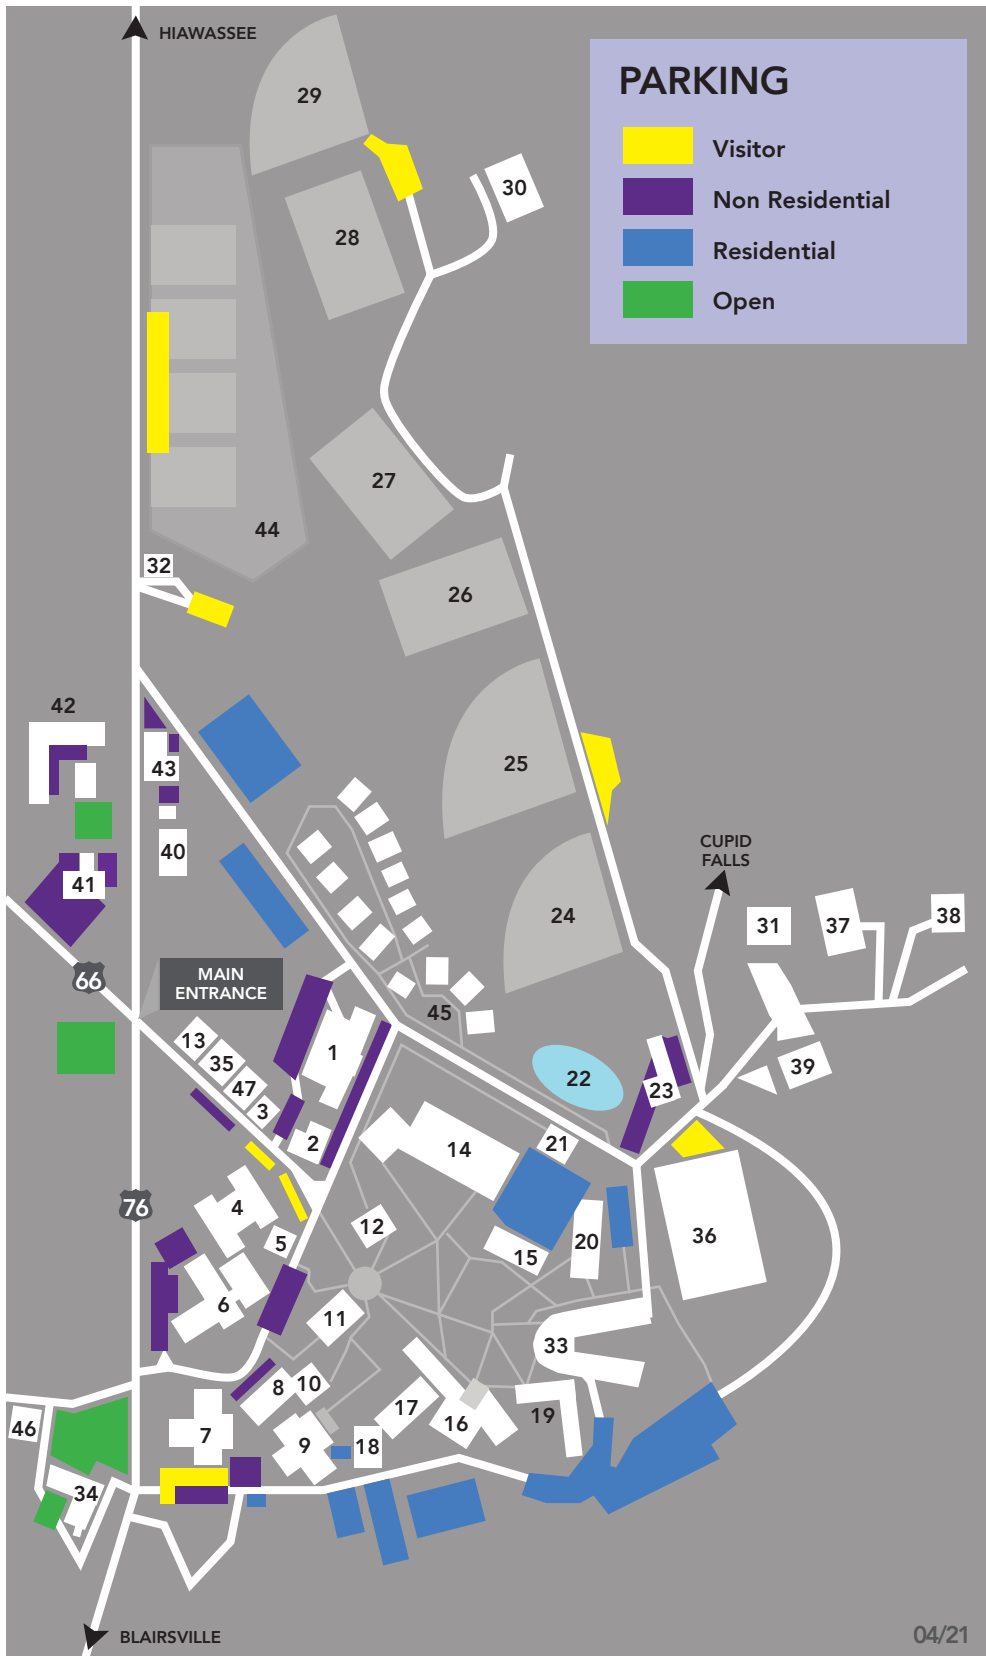

# CAMPUS MAP

- 1 Maxwell Center, Math & Science
- 2 Pruitt-Barrett Administrative Offices
- 3 Offices
- 4 Clegg Fine Arts Center
- 5 Heses House
- 6 Goolsby Center, Humanities
- 7 Sharp Memorial UMC
- 8 Duckworth Hall
- 9 J. William & Elizabeth Robinson Hall
- 10 Offices
- 11 Sharp Hall, President & Administrative Offices
- 12 Susan B. Harris Chapel
- 13 Post Office
- 14 Rollins Campus Center
- 15 Hillgrove Hall
- 16 The Towers Residence Hall
- 17 Appleby Center Residence Hall
- 18 Appleby West Residence Hall
- 19 Rollins Residence Hall
- 20 Manget Residence Hall
- 21 Physical Plant
- 22 Pond
- 23 Athletic Training Facility
- 24 Softball Field
- 25 Baseball Field
- 26 Soccer/Lacrosse Field
- 27 Practice Field
- 28 Whitehead Field
- 29 Intramural Field
- 30 Grounds Department
- 31 Beetle Laboratory
- 32 Berry House/Tennis Center
- 33 Enotah Residence Hall
- 34 Fine Arts Annex
- 35 Campus Gate Gallery
- 36 Recreation Center
- 37 Outdoor Leadership
- 38 Offices
- 39 Offices
- 40 Adams/Galloway House, Mathematics
- 41 Offices
- 42 Athletic Offices
- 43 Brown Building/ICL Classroom
- 44 Nichols Tennis Complex
- 45 The Village Student Residences
- 46 Band Building
- 47 Communications Studies Offices