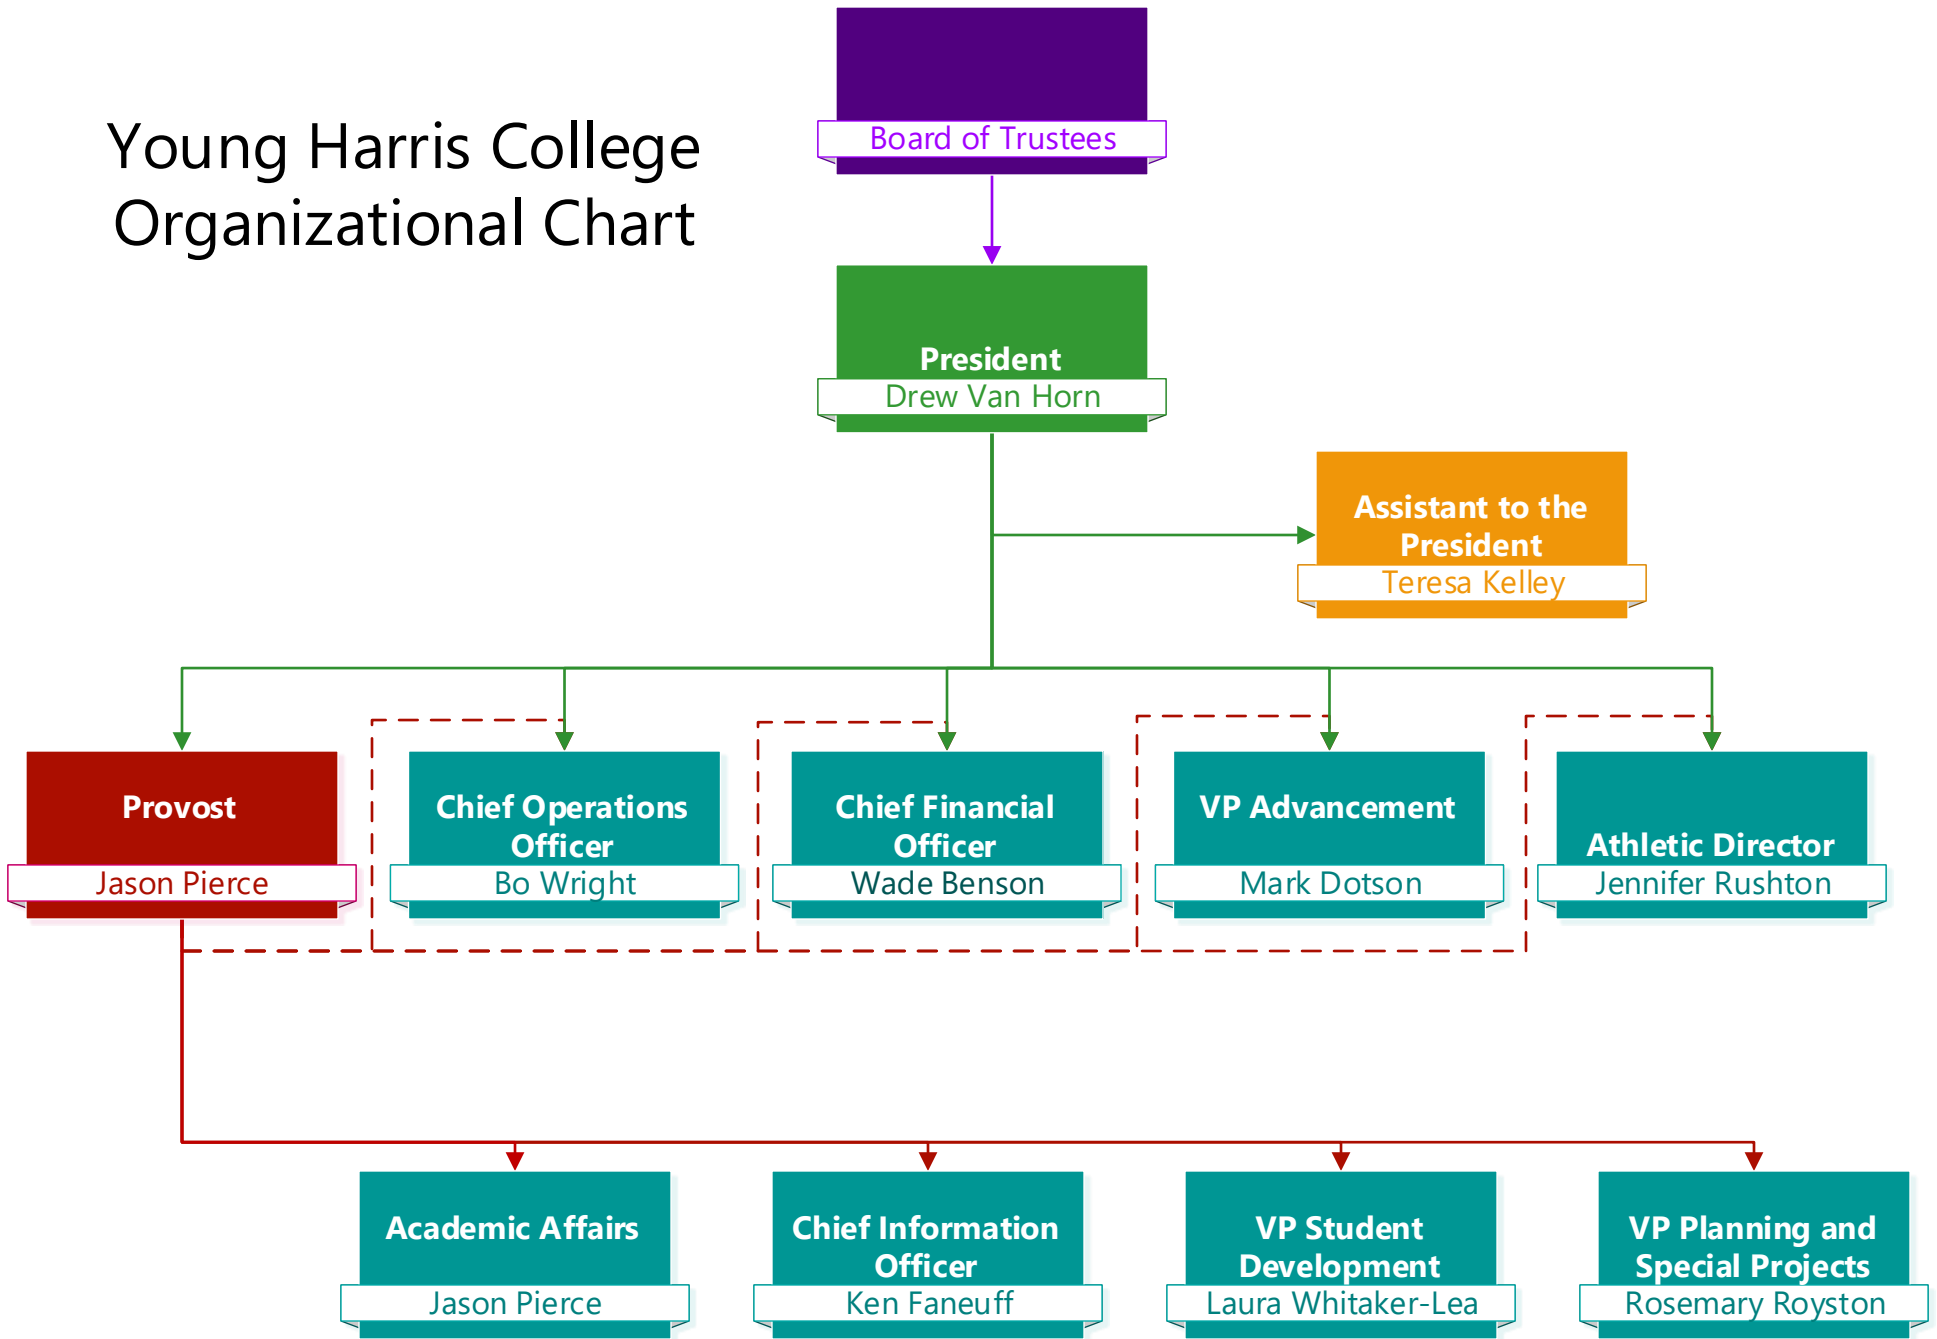

Young Harris College Organizational Chart

VP Advancement

Mark Dotson

Director Alumni
Engagement

Dana Ensley

Director Annual
Giving

Mackenzie Harkins

Director of
Development

Director Campus Recreation
Megan Ridley

Dir. Residence Life
Ryan Reinhart

Director Student Involvement
Maggie Secrest

Residence Life Coordinator
Tyler Zettle

Residence Life Coordinator
Melissa Wall

Dir. Of Student Conduct & Community Standards
Jackie Burton

**VP Planning and
Special Projects**

Rosemary Royston

Inst. Research
Analyst

Teresa Sampson