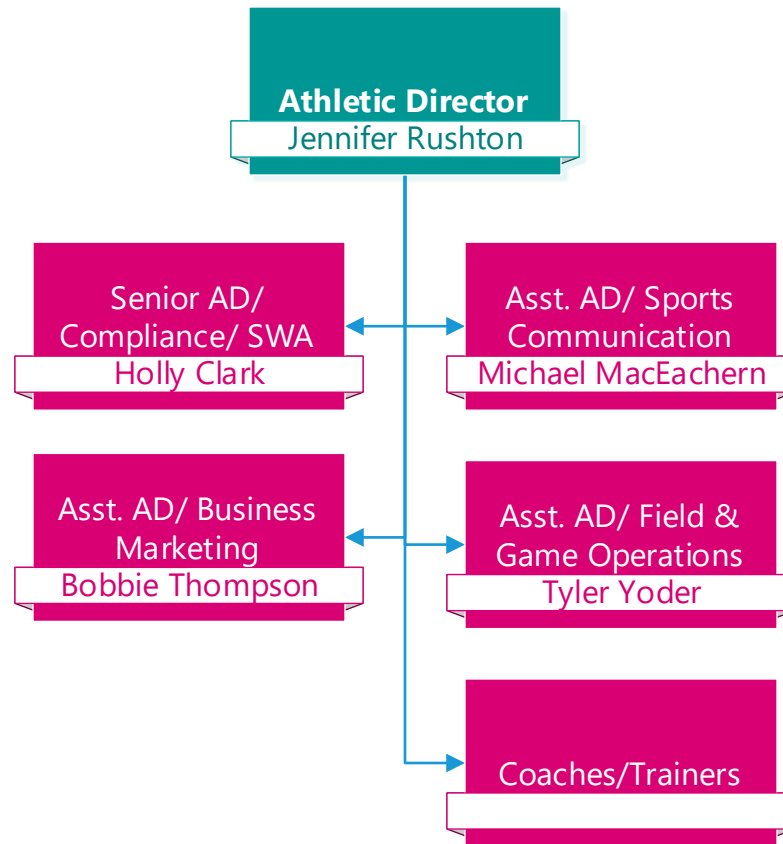

Paul Summer

Dir. Advancement
Services

Julie Payne

Asst. Advancement
Coordinator

Lauren Hernandez

Director Athletic
Fundraising

Randy Dunn

VP Student Development
Laura Whitaker-Lea