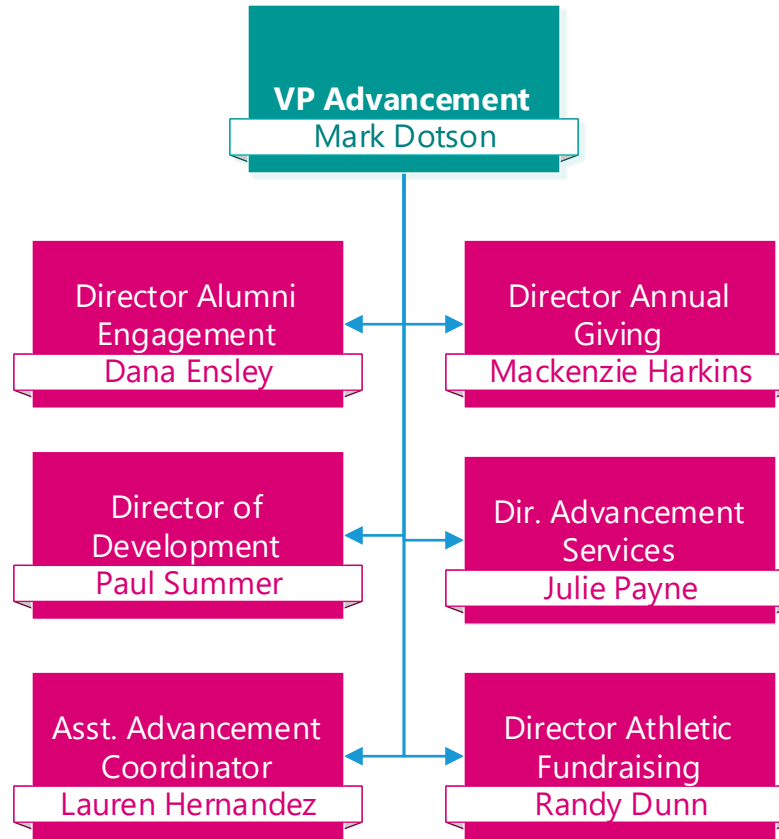

VP Advancement

Mark Dotson

Director Alumni
Engagement

Dana Ensley

Director Annual
Giving

Mackenzie Harkins

Director of
Development

Paul Summer

Dir. Advancement
Services

Julie Payne

Asst. Advancement
Coordinator

Lauren Hernandez

Director Athletic
Fundraising

Randy Dunn